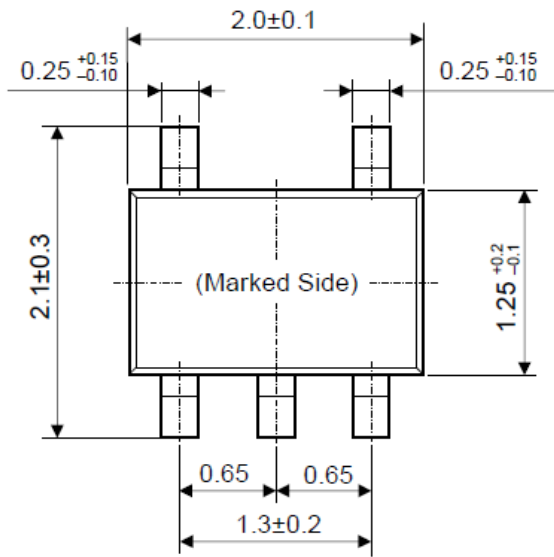

SSOT-25R PACKAGE DIMENSIONS

(Unit : mm)

SSOT-25R PACKAGE TAPING AND LOADING SPECIFICATIONS

SSOT-25R PACKAGE REEL DIMENSIONS