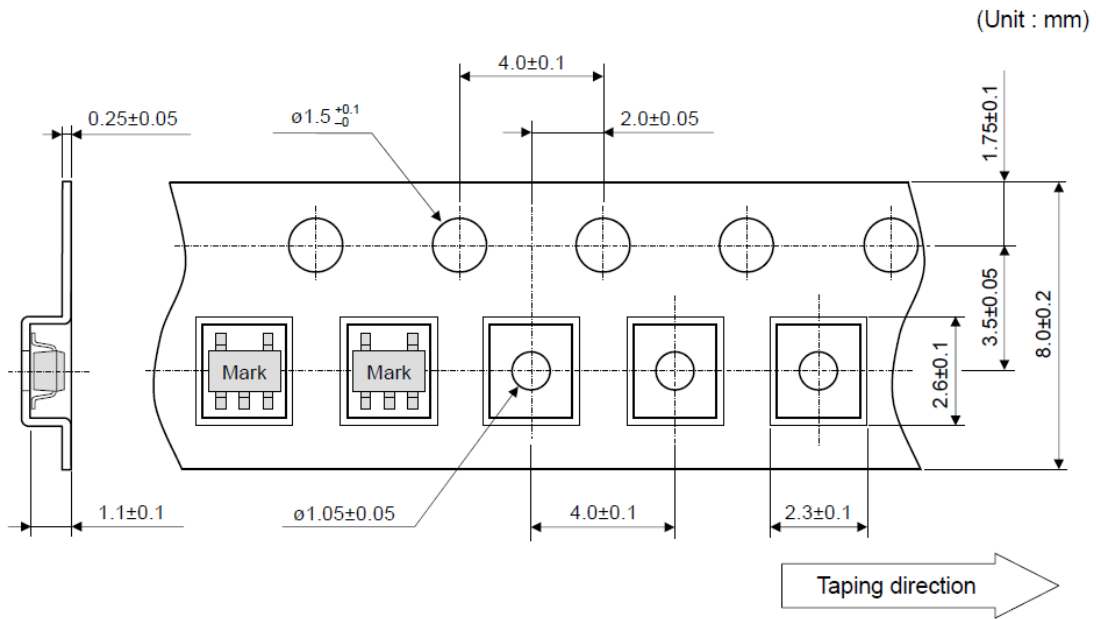

SSOT-25R PACKAGE DIMENSIONS

(Unit : mm)

SSOT-25R PACKAGE TAPING AND LOADING SPECIFICATIONS

SSOT-25R PACKAGE REEL DIMENSIONS