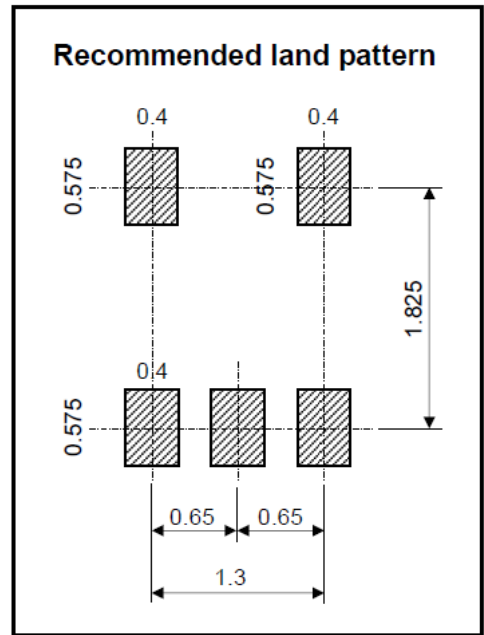

SSOT-25R PACKAGE DIMENSIONS

(Unit : mm)

SSOT-25R PACKAGE TAPING AND LOADING SPECIFICATIONS

SSOT-25R PACKAGE REEL DIMENSIONS